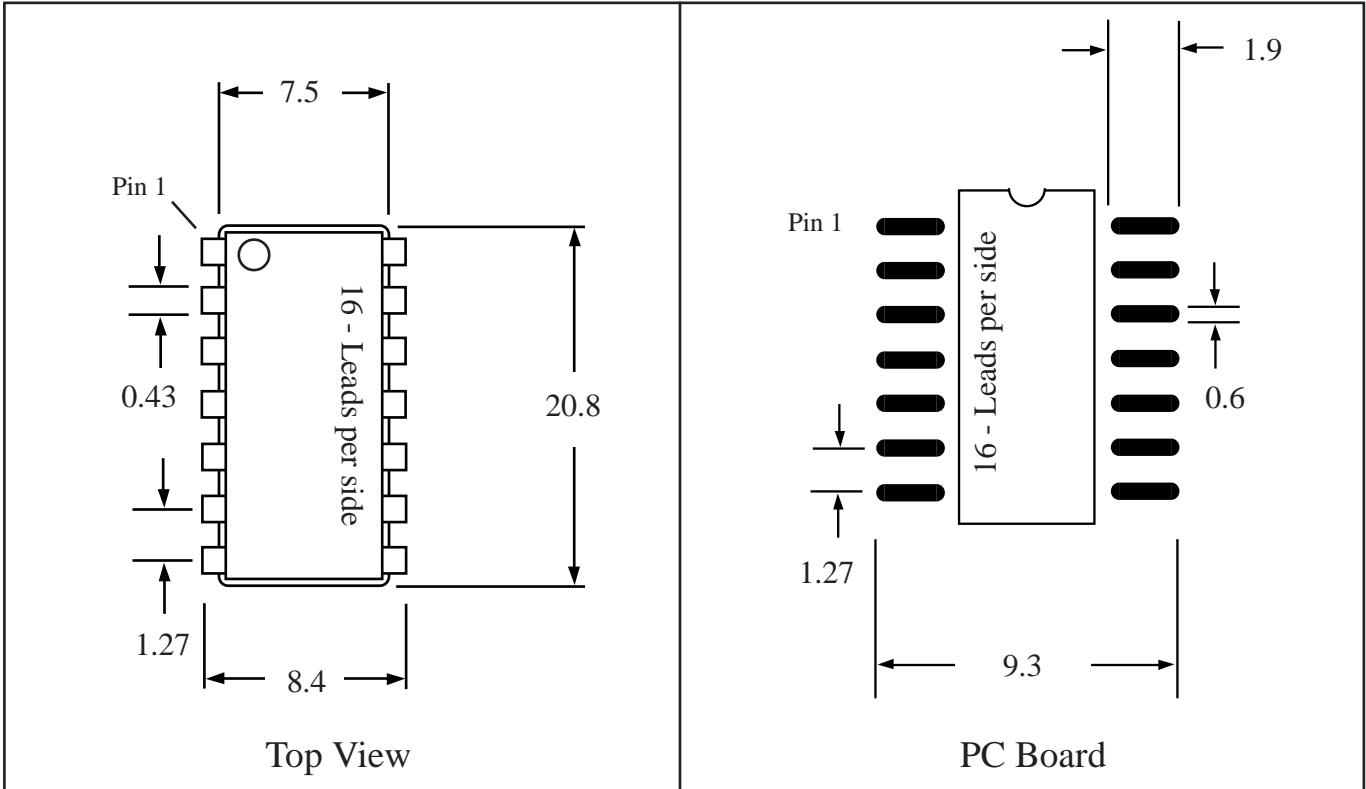

Part # SOLJ32

Leads 32 Pitch 1.27mm (.05")

Body Size 300mil (7.5mm)

Tel 1-714-898-3830

info@topline.tv

Dimensions = mm